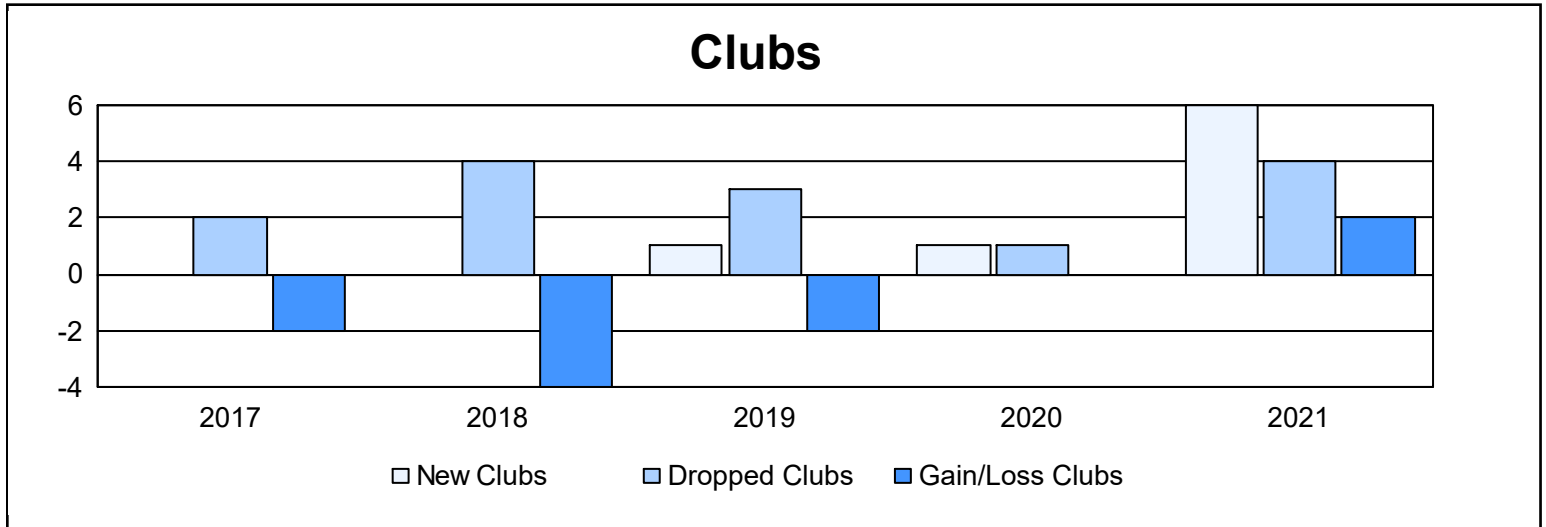

Year	New Clubs	Dropped Clubs	Gain/ Loss Clubs	New Members	Charter Members	Reinstate Members	Transfer Members	Total Member Added	Total Members Dropped	Gain/ Loss Members
2016-2017	0	2	-2	195	4	7	15	221	265	-44
2017-2018	0	4	-4	132	2	2	17	153	209	-56
2018-2019	1	3	-2	131	27	8	17	183	246	-63
2019-2020	1	1	0	83	17	35	20	155	167	-12
2020-2021	6	4	2	130	102	8	32	272	247	25
<b>Average</b>	<b>2</b>	<b>3</b>	<b>-1</b>	<b>134</b>	<b>30</b>	<b>12</b>	<b>20</b>	<b>197</b>	<b>227</b>	<b>-30</b>

### Membership Composition June 2021 Cumulative