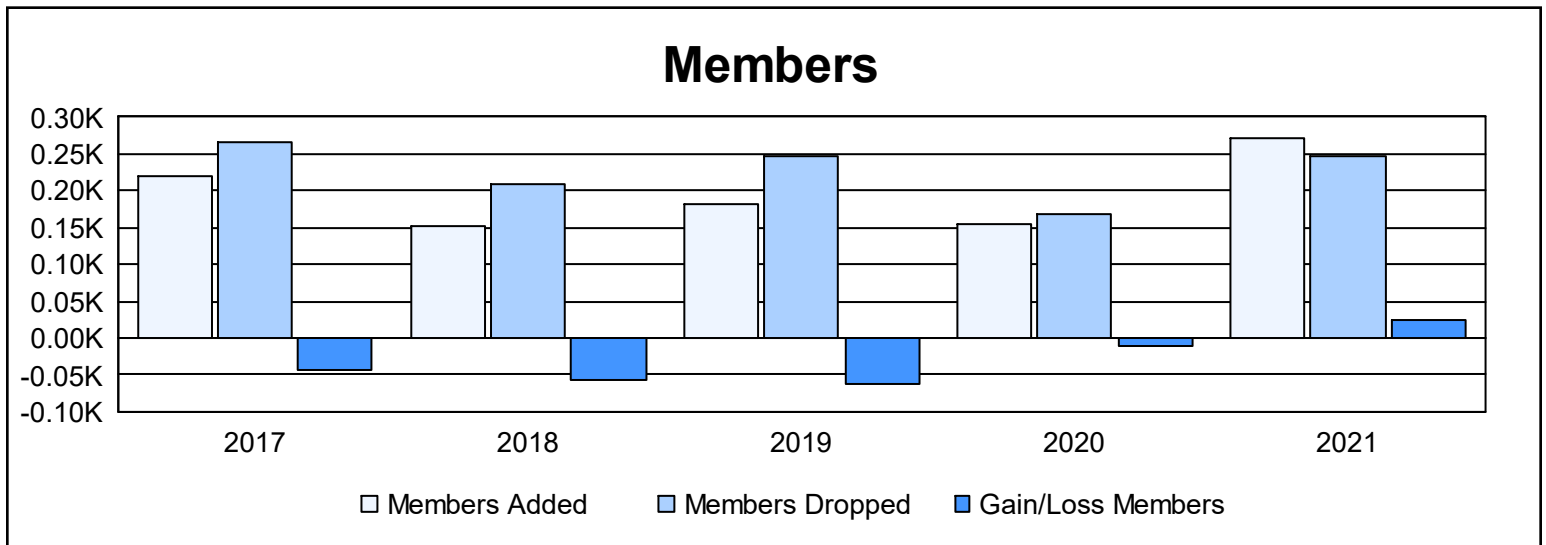

Year	New Clubs	Dropped Clubs	Gain/ Loss Clubs	New Members	Charter Members	Reinstate Members	Transfer Members	Total Member Added	Total Members Dropped	Gain/ Loss Members
2016-2017	0	2	-2	195	4	7	15	221	265	-44
2017-2018	0	4	-4	132	2	2	17	153	209	-56
2018-2019	1	3	-2	131	27	8	17	183	246	-63
2019-2020	1	1	0	83	17	35	20	155	167	-12
2020-2021	6	4	2	130	102	8	32	272	247	25
<b>Average</b>	<b>2</b>	<b>3</b>	<b>-1</b>	<b>134</b>	<b>30</b>	<b>12</b>	<b>20</b>	<b>197</b>	<b>227</b>	<b>-30</b>

### Membership Composition June 2021 Cumulative